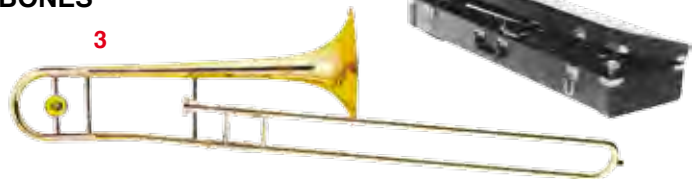

Comprehensive Range of Clarinets, Flutes & Saxophones and Accessories, Trumpets & Trombones and Accessories as well as Violins, Cellos and Accessories.

TRUMPETS

1. KSO-TR5-GLD \$349.00 (GLD) Steinhoff Trumpet. Gold Brass, Nickel Lacquer Tuning Pipe, Monel Valves, Bb Trumpet. Includes Hard Case & Accessories (Valve Oil, Slide Grease & Polish Cloth).

TROMBONES

2. KSO-TB1 \$499.00 (GLD) Steinhoff Bb Tenor Tuning Slide Trombone. Free Blowing Trombone. Lacquered Gold Brass Body. Brass Outer Slide & Cupronickel Inner Slide. Includes Black Shaped Hard Case with Plush Lined Interior, Metal Latches & Heavy Duty Plastic Carry Handle.