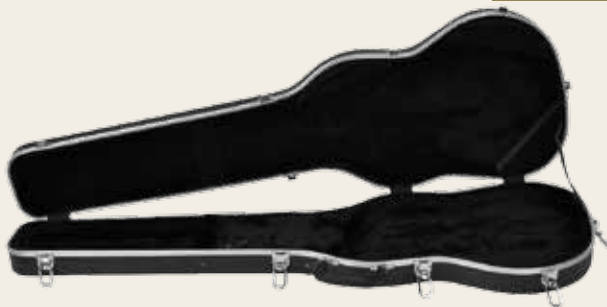

ELECTRIC BASS

Fretz Shaped ABS Electric Bass Guitar Case $129 - Heavy-duty hard case and features deluxe chrome drawbolt latches, and a fully lined interior.

GC-B45-BLK - Black.
Internal Depth 1 - 8.5cm / Internal Width 2 - 29cm
Internal Width 3 - 28cm / Internal Width 4 - 38cm
Total Length 6 - 109cm