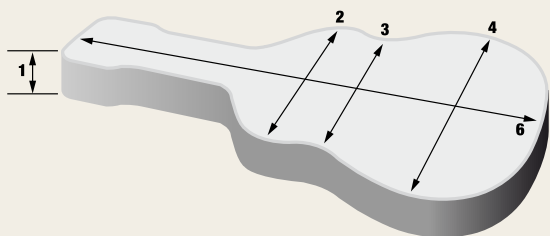

Guitar & Banjo Cases

SHAPED HARD CASES

SQUARE ELECTRIC CASES

BANJO CASES

Internal Depth - 1 / Internal Width - 2
 Internal Width - 3 / Internal Width - 4
 Body Length - 5 / Internal Total Length - 6

DELUXE POLYFOAM HEAVY DUTY GUITAR & BANJO CASES