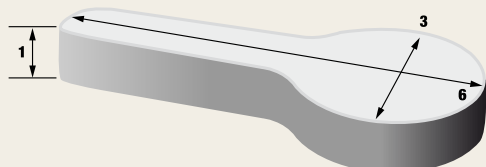

Guitar & Banjo Cases

SHAPED HARD CASES

SQUARE ELECTRIC CASES

BANJO CASES

Internal Depth - 1 / Internal Width - 2
 Internal Width - 3 / Internal Width - 4
 Body Length - 5 / Internal Total Length - 6

DELUXE POLYFOAM HEAVY DUTY GUITAR & BANJO CASES