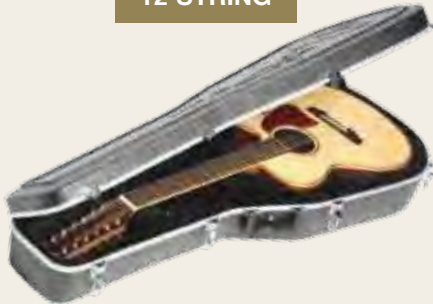

12-STRING

Martinez Shaped Heavy-Duty ABS Small-Body 12-String Acoustic Guitar Case - $159

Chrome draw-bolt latches and lock. 'Martinez' logo on the lid.

GC-FM5012-BLK - Black.

Internal Depth 1 - 13cm / Internal Width 2 - 29.5cm
Internal Width 3 - 25cm / Internal Width 4 - 40cm
Total Length 6 - 106cm