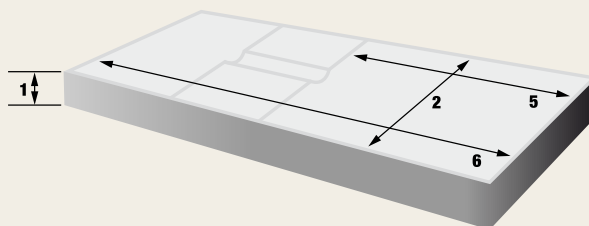

Guitar & Banjo Cases

SHAPED HARD CASES

SQUARE ELECTRIC CASES

BANJO CASES

Internal Depth - 1 / Internal Width - 2
 Internal Width - 3 / Internal Width - 4
 Body Length - 5 / Internal Total Length - 6

DELUXE POLYFOAM HEAVY DUTY GUITAR & BANJO CASES