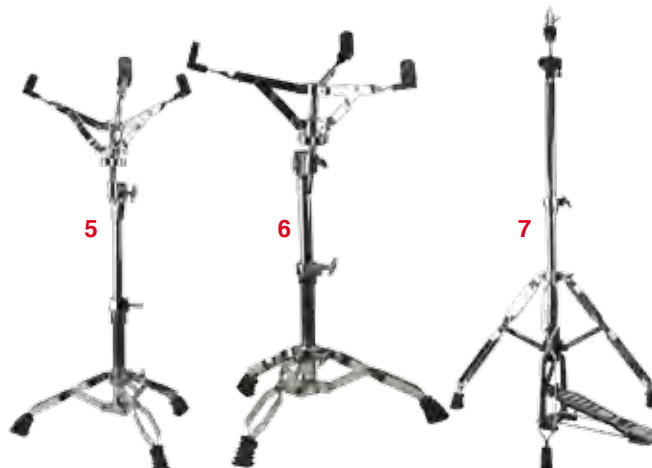

Solid double braced leg base for extra stability, non-slip rubber feet, ratchet style tiltable cymbal angle. The boom arm is 69mm in length and is weighted for heavier cymbals. Minimum height of 68mm and a maximum height of 130mm.

SDP-BCS-3E

5. Sonic Drive Heavy-Duty Snare Stand - \$59.95

Double braced collapsible leg base, cog tilt angle adjustment. Chrome. - SDP-SS-2D

6. Sonic Drive Deluxe Snare Stand - \$74.95

Double braced collapsible leg base, splined cog tilt angle adjustment. SDP-SS-2C

7. Deluxe Heavy-Duty HiHat Stand - \$84.95

Adjustable foot tension direct chain drive. Double braced leg base, adjustable non-slip spikes to prevent creeping. chrome. - SDP-HHS-4C

Sonic Drive Accessories

1

1. Sonic Drive Standard Drum Throne - \$49.95

Collapsible double braced leg base, four height adjustments. Vinyl covered padded stool. **SDP-DT-1C**

2

2. Sonic Drive Heavy-Duty Drum Throne - \$69.95

Double braced leg base, Worm-style height adjustment with locking wingscrew. Vinyl covered padded stool. **SDP-DT-1B**